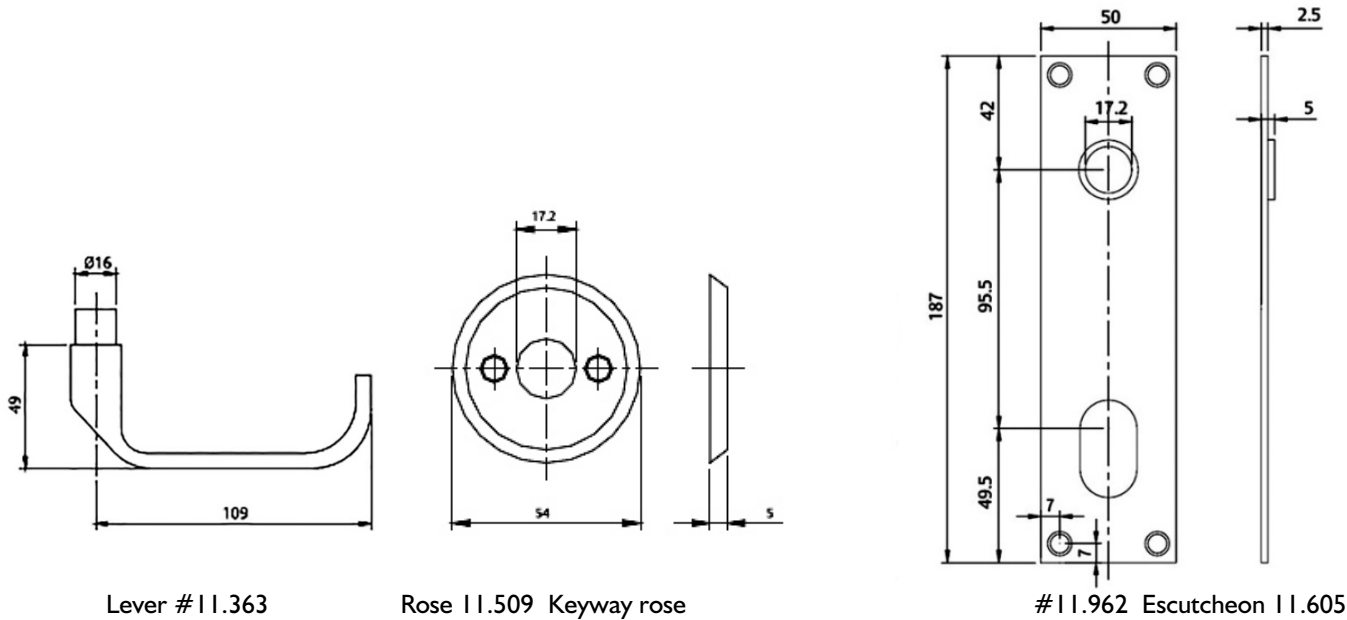

EXTERIOR LOCK SETS WITH DIMENSIONS IN MM

#11.SSET01. Complete Entry Sliding Door Set for Interior doors with satin stainless steel trim and escutcheons.

#11.BSET02. Complete Entry Sliding Door Set for Interior doors with satin chrome trim and escutcheons.

#11.BSRT01. Complete Entry Sliding Door Set for Interior doors with satin chrome trim and roses.

Lever #11.363

Rose #11.509 Keyway rose

#11.962 Escutcheon #11.605

#11.5201

#11.5441

Sets include: 1 keyway with 2 keys and 1 thumb-turn (Optional: 2 keyways, no thumb-turn)

Specify door thickness when ordering.

Specify satin or polished

Specify left or right (see page 0-2 for handing)

UPGRADE TO YACHT TRIM: #11.SEFT.037