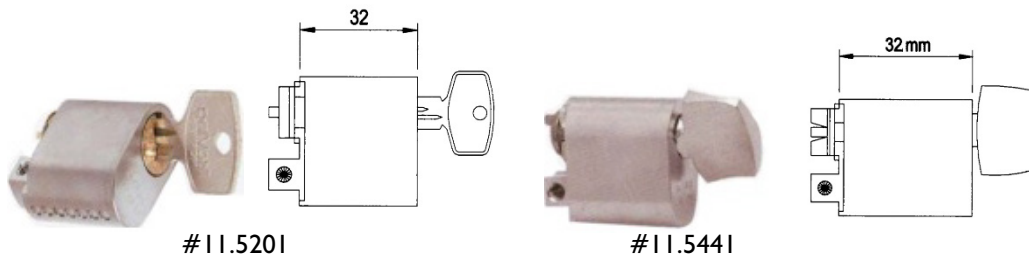

EXTERIOR LOCK SETS WITH DIMENSIONS IN MM

#11.SSET01. Complete Entry Sliding Door Set for Interior doors with satin stainless steel trim and escutcheons.

#11.BSET02. Complete Entry Sliding Door Set for Interior doors with satin chrome trim and escutcheons.

#11.BSRT01. Complete Entry Sliding Door Set for Interior doors with satin chrome trim and roses.

Lever #11.363

Rose #11.509 Keyway rose

#11.962 Escutcheon #11.605

#11.5201

#11.5441

Sets include: 1 keyway with 2 keys and 1 thumb-turn (Optional: 2 keyways, no thumb-turn)

Specify door thickness when ordering.

Specify satin or polished

Specify left or right (see page 0-2 for handing)

UPGRADE TO YACHT TRIM: #11.SEFT.037