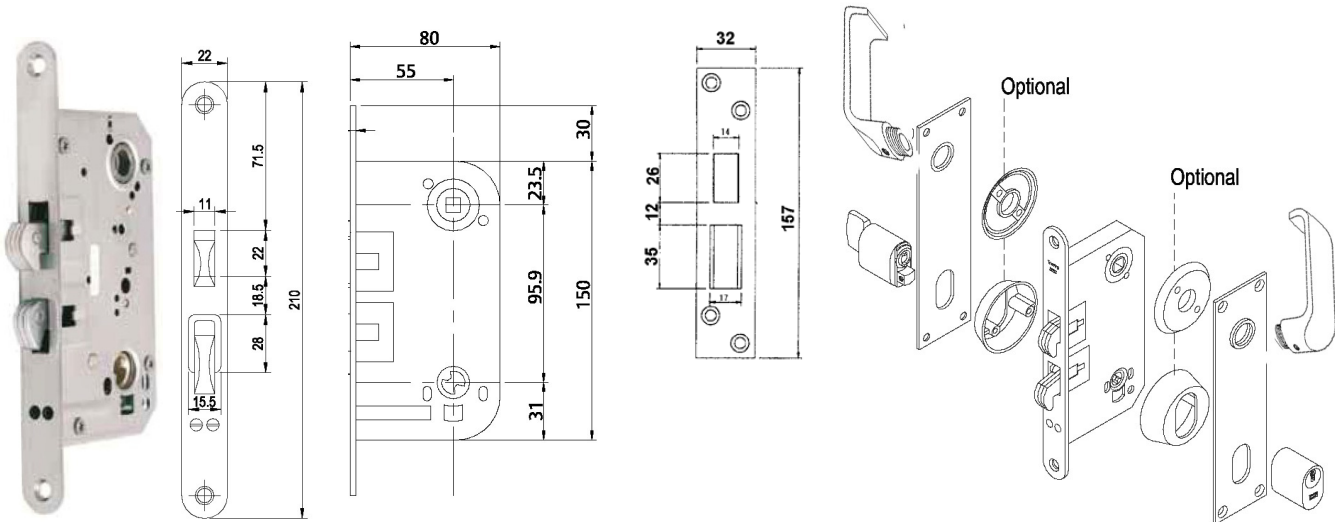

EXTERIOR LOCK SETS WITH DIMENSIONS IN MM

#11.SSET01. Complete Entry Sliding Door Set for Interior doors with satin stainless steel trim and escutcheons.

#11.BSET02. Complete Entry Sliding Door Set for Interior doors with satin chrome trim and escutcheons.

#11.BSRT01. Complete Entry Sliding Door Set for Interior doors with satin chrome trim and roses.

Lever #11.363

Rose #11.509 Keyway rose

#11.962 Escutcheon #11.605

#11.5201

#11.5441

Sets include: 1 keyway with 2 keys and 1 thumb-turn (Optional: 2 keyways, no thumb-turn)

Specify door thickness when ordering.

Specify satin or polished

Specify left or right (see page 0-2 for handing)

UPGRADE TO YACHT TRIM: #11.SEFT.037