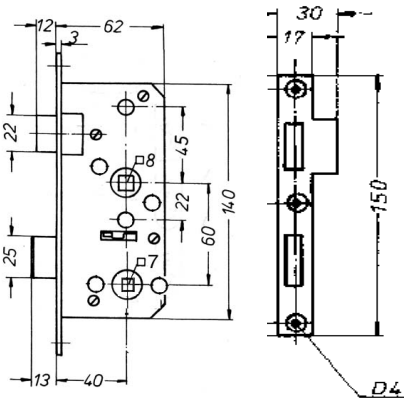

Set: # 16.350W Small Privacy lock; Stainless steel.
1 9/16" backset or 40 mm.

Set: 16350F Small Passage Lock 40 mm
For Doors of 1 1/8" or 29 mm thick

Stainless Steel

16.501 Privacy lock; 16.324 Sstrike

lever and rose
Thumb-turn/indicator + roses
lever # 16.840 + rose # 16.954;
thumb-turn: # 16.90W
Indicator # 16.91W
Rose: 50 mm diameter
Lever: 86 mm long

Stainless Steel

16.531 passage latch 16.325 strike

16.840 levers 16.954 roses all stainless steel