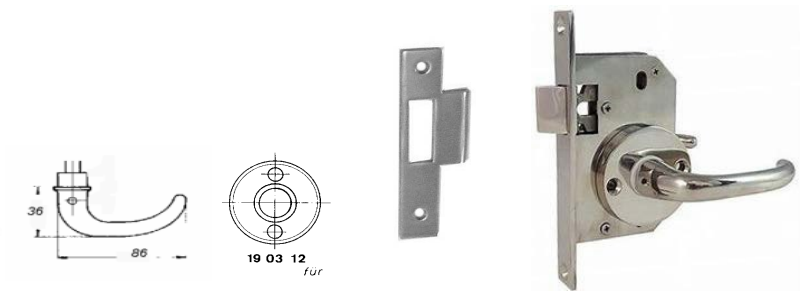

Set: # 16.350W Small Privacy lock; Stainless steel.
1 9/16" backset or 40 mm.

Set: 16350F Small Passage Lock 40 mm
For Doors of 1 1/8" or 29 mm thick

Stainless Steel

16.501 Privacy lock; 16.324 Sstrike

lever and rose
Thumb-turn/indicator + roses
lever # 16.840 + rose # 16.954;
thumb-turn: # 16.90W
Indicator # 16.91W
Rose: 50 mm diameter
Lever: 86 mm long

Stainless Steel

16.531 passage latch 16.325 strike

16.840 levers 16.954 roses all stainless steel