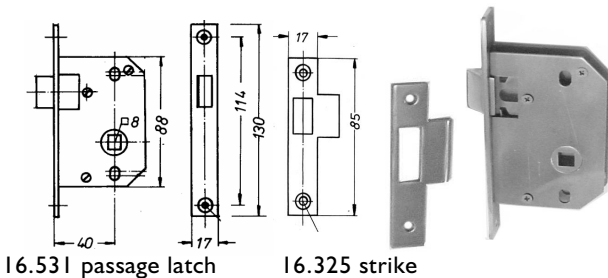

Set: # 16.350W Small Privacy lock; Stainless steel.
1 9/16" backset or 40 mm.

Set: 16350F Small Passage Lock 40 mm
For Doors of 1 1/8" or 29 mm thick

Stainless Steel

16.501 Privacy lock; 16.324 Sstrike

lever and rose
Thumb-turn/indicator + roses
lever # 16.840 + rose # 16.954;
thumb-turn: # 16.90W
Indicator # 16.91W
Rose: 50 mm diameter
Lever: 86 mm long

Stainless Steel

16.531 passage latch 16.325 strike

16.840 levers 16.954 roses all stainless steel