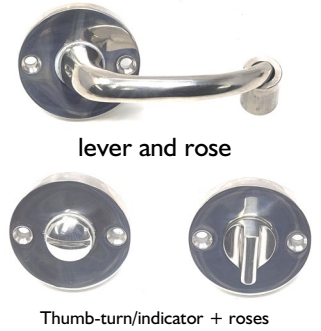

Set: # 16.350W Small Privacy lock; Stainless steel.
1 9/16" backset or 40 mm.

Set: 16350F Small Passage Lock 40 mm
For Doors of 1 1/8" or 29 mm thick

Stainless Steel

16.501 Privacy lock; 16.324 Sstrike

lever and rose
Thumb-turn/indicator + roses
lever # 16.840 + rose # 16.954;
thumb-turn: # 16.90W
Indicator # 16.91W
Rose: 50 mm diameter
Lever: 86 mm long

Stainless Steel

16.531 passage latch 16.325 strike

16.840 levers 16.954 roses all stainless steel