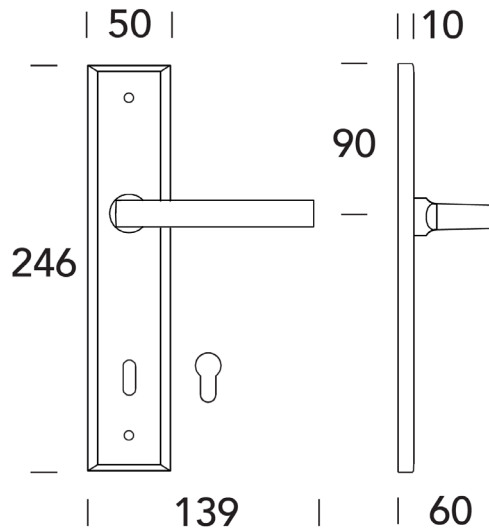

Lever Lazer 130 #15.0130; 126 mm long x 59 mm;

→ | 2 3/16" (55) | ← → | | ← 9/32" (7.2) | ←

Stainless steel rose square, pair #12.1703 Screws invisible 55 x 55 mm or 2 3/16 inch. Clip on style with inner rose.

→ | 2 3/16" (55) | ← → | | ← 9/32" (7) | ←

Round 55 mm #12.111

Escutcheon Lazer #15.MP130. dimensions: 50 x 246 x 10

Choose Our Marine Locks on line:

40 and 50 mm backset Door thickness: 1 inch

55 mm backset Door thickness: 1 1/2 inch

65 mm backset Door thickness: 1 1/2 inch

Please check our website at izerwaren.com for details on lock dimensions. Let us tell you about the lock functions and finishes that are available to you. Email us at Sales@izerwaren.com or phone our office at 954-763-6686