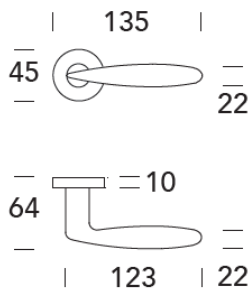

171MR416

171MP188

Lever Alise 171 #15.0171; 123 mm long x 64 mm;

Choose Our Marine Locks on line:

40 and 50 mm backset
Door thickness: 1 inch

55 mm backset
Doorthickness: 1 ½ inch

65 mm backset
Doorthickness: 1 ½ inch

Please check our website at izerwaren.com for details on lock dimensions.
Let us tell you about the lock functions and finishes that are available to you.
Email us at Sales@izerwaren.com or phone our office at 954-763-6686