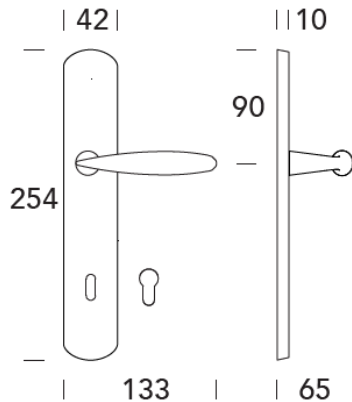

171MR416

171MP188

Lever Alise 171 #15.0171; 123 mm long x 64 mm;

Choose Our Marine Locks on line:

40 and 50 mm backset
Door thickness: 1 inch

55 mm backset
Doorthickness: 1 ½ inch

65 mm backset
Doorthickness: 1 ½ inch

Please check our website at izerwaren.com for details on lock dimensions.
Let us tell you about the lock functions and finishes that are available to you.
Email us at Sales@izerwaren.com or phone our office at 954-763-6686