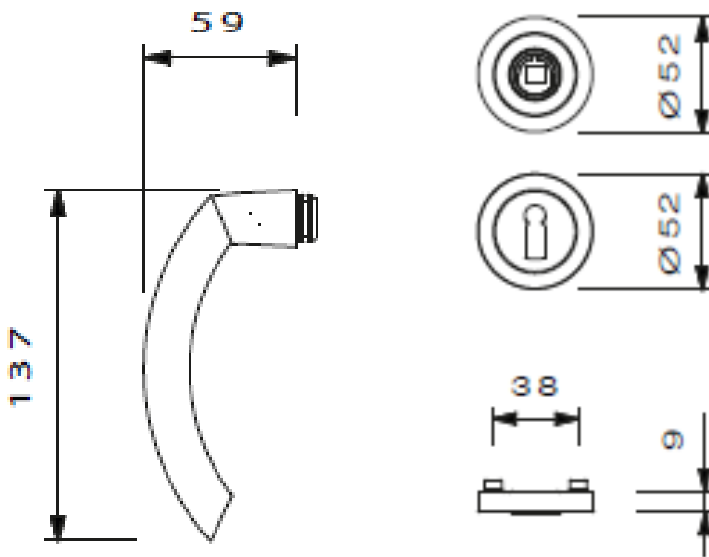

ROSE LEVER #13.J961 "AVANCE"  
 #13.J361 (Minor different from picture shown)  
 Polished Lacquered Brass

Rose #13.J361 and Key Rose # 14.J361Z

Choose Our Marine  
 Locks on line:

40 and 50 mm backset  
 Door thickness: 1 inch

55 mm backset  
 Doorthickness: 1 ½ inch

65 mm backset  
 Doorthickness: 1 ½ inch

Please check our website at [Izerwaren.com](http://Izerwaren.com) for details on lock dimensions.  
 Let us tell you about the lock functions and finishes that are available to you.  
 Email us at [Sales@izerwaren.com](mailto:Sales@izerwaren.com) or phone our office at 954-763-6686