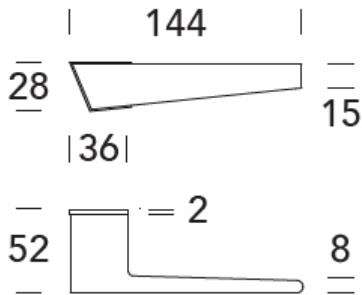

Choose Our Marine Locks on line:

LEVER 15.0922 "WONDER"

40 and 50 mm backset
Door thickness: 1 inch

55 mm backset
Doorthickness: 1 ½ inch

65 mm backset
Doorthickness: 1 ½ inch

Cylinder Key Rose and Privacy thumb-turn- indicator

Please check our website at Izerwaren.com for details on lock dimensions.
Let us tell you about the lock functions and finishes that are available to you.
Email us at Sales@izerwaren.com or phone our office at 954-763-6686