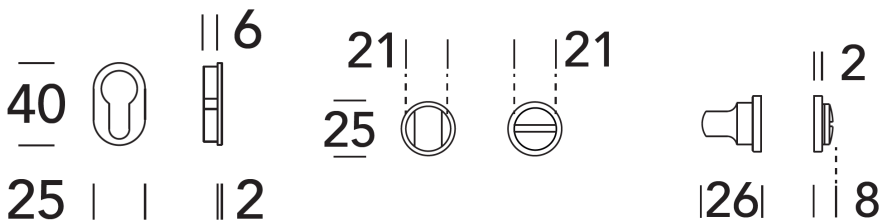

Choose Our Marine Locks on line:

LEVER 15.0922 "WONDER"

40 and 50 mm backset
Door thickness: 1 inch

55 mm backset
Doorthickness: 1 ½ inch

65 mm backset
Doorthickness: 1 ½ inch

Cylinder Key Rose and Privacy thumb-turn- indicator

Please check our website at Izerwaren.com for details on lock dimensions.
Let us tell you about the lock functions and finishes that are available to you.
Email us at Sales@izerwaren.com or phone our office at 954-763-6686