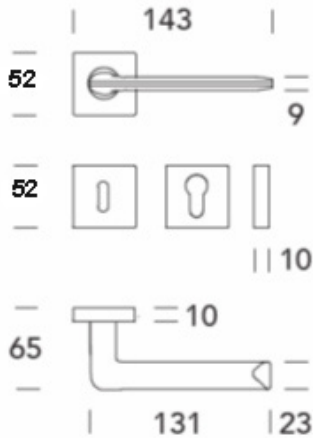

LEVER: 15.0141 "SPRING"

Cylinder Key Rose and Privacy thumb-turn- indicator  
All functions available.

Choose Our Marine  
Locks on line:

40 and 50 mm backset  
Door thickness: 1 inch

55 mm backset  
Doorthickness: 1 ½ inch

65 mm backset  
Doorthickness: 1 ½ inch

Please check our website at [Izerwaren.com](http://Izerwaren.com) for details on lock dimensions.  
Let us tell you about the lock functions and finishes that are available to you.  
Email us at [Sales@Izerwaren.com](mailto:Sales@Izerwaren.com) or phone our office at 954-763-6686