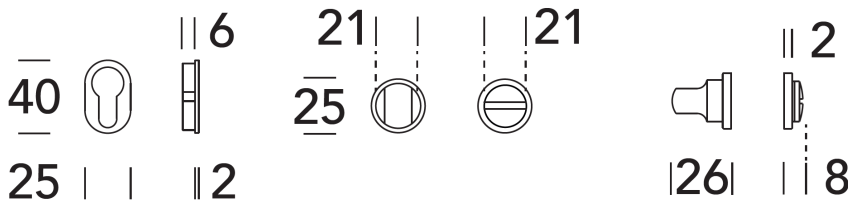

LEVER: 15.0141 "SPRING"

Cylinder Key Rose and Privacy thumb-turn- indicator  
All functions available.

Choose Our Marine  
Locks on line:

40 and 50 mm backset  
Door thickness: 1 inch

55 mm backset  
Doorthickness: 1 ½ inch

65 mm backset  
Doorthickness: 1 ½ inch

Please check our website at [Izerwaren.com](http://Izerwaren.com) for details on lock dimensions.  
Let us tell you about the lock functions and finishes that are available to you.  
Email us at [Sales@Izerwaren.com](mailto:Sales@Izerwaren.com) or phone our office at 954-763-6686