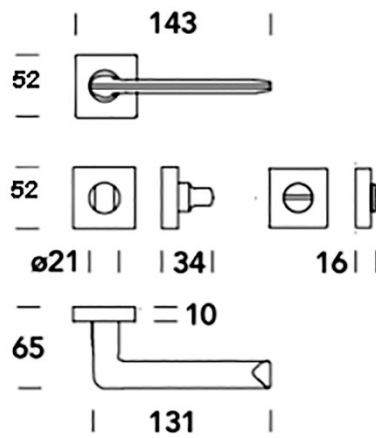

LEVER: 15.0141 "SPRING"

Cylinder Key Rose and Privacy thumb-turn- indicator  
All functions available.

Choose Our Marine  
Locks on line:

40 and 50 mm backset  
Door thickness: 1 inch

55 mm backset  
Doorthickness: 1 ½ inch

65 mm backset  
Doorthickness: 1 ½ inch

Please check our website at [Izerwaren.com](http://Izerwaren.com) for details on lock dimensions.  
Let us tell you about the lock functions and finishes that are available to you.  
Email us at [Sales@Izerwaren.com](mailto:Sales@Izerwaren.com) or phone our office at 954-763-6686