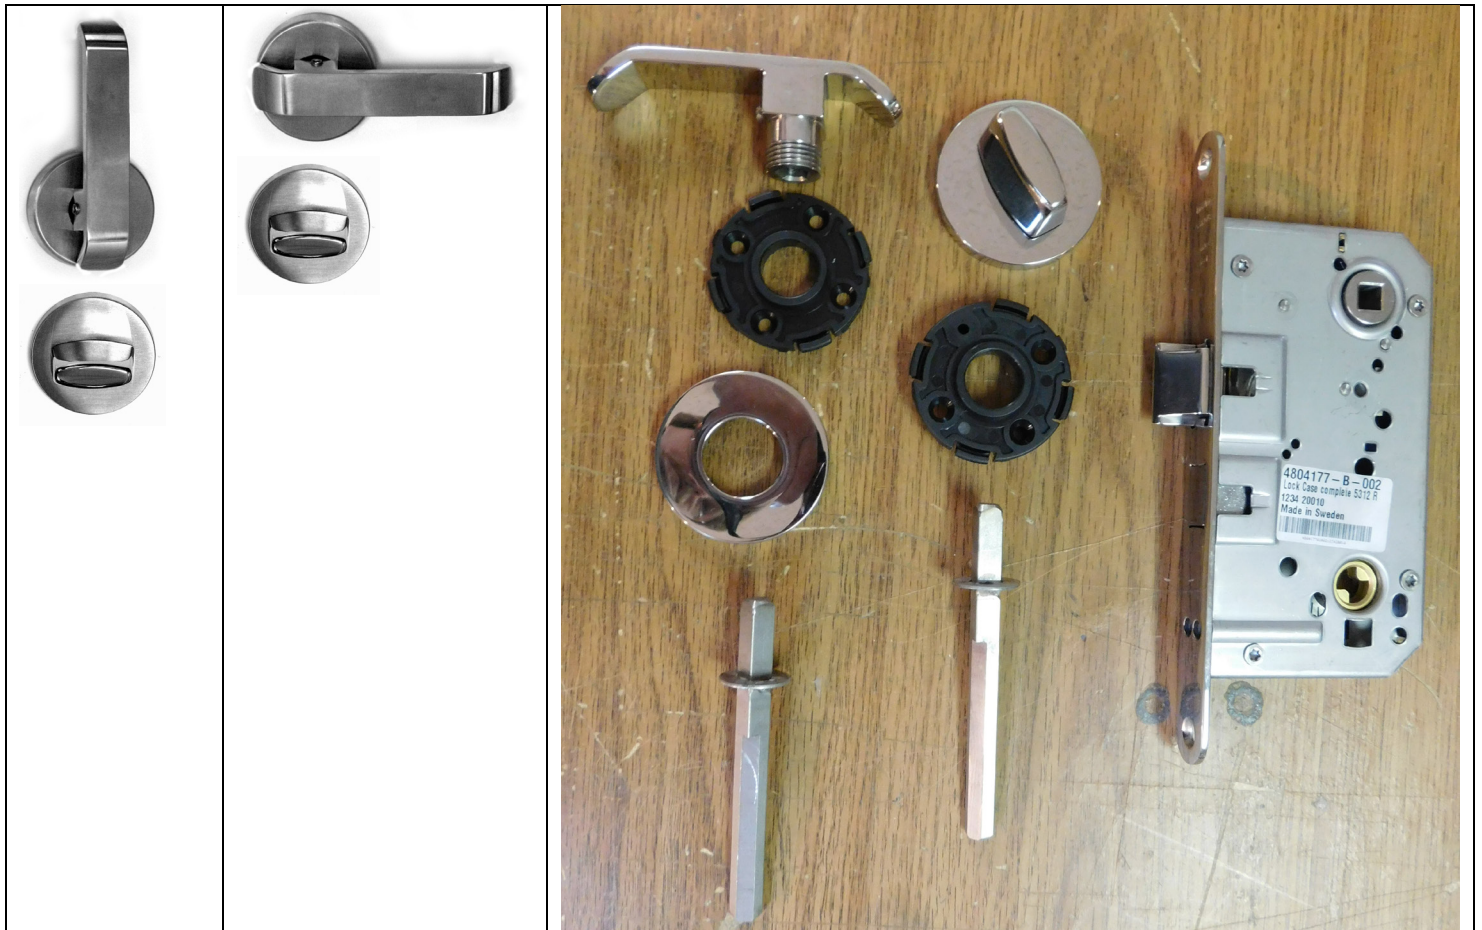

PARTS FOR BULWARK DOOR for Merritt Boat Works

Complete Set # 11.0072 made of Trioving Entry Heavy Duty lock # 11.3122 & Strike plate # 11.3141

Single Lever #12.5SF 4" long x 1 inch strand off; either horizontal or vertical mounted;
With Rose #12.110F and Thumb-turn #12.329; 2x special spindles for one side use only.
Finish: Mirror polished stainless steel