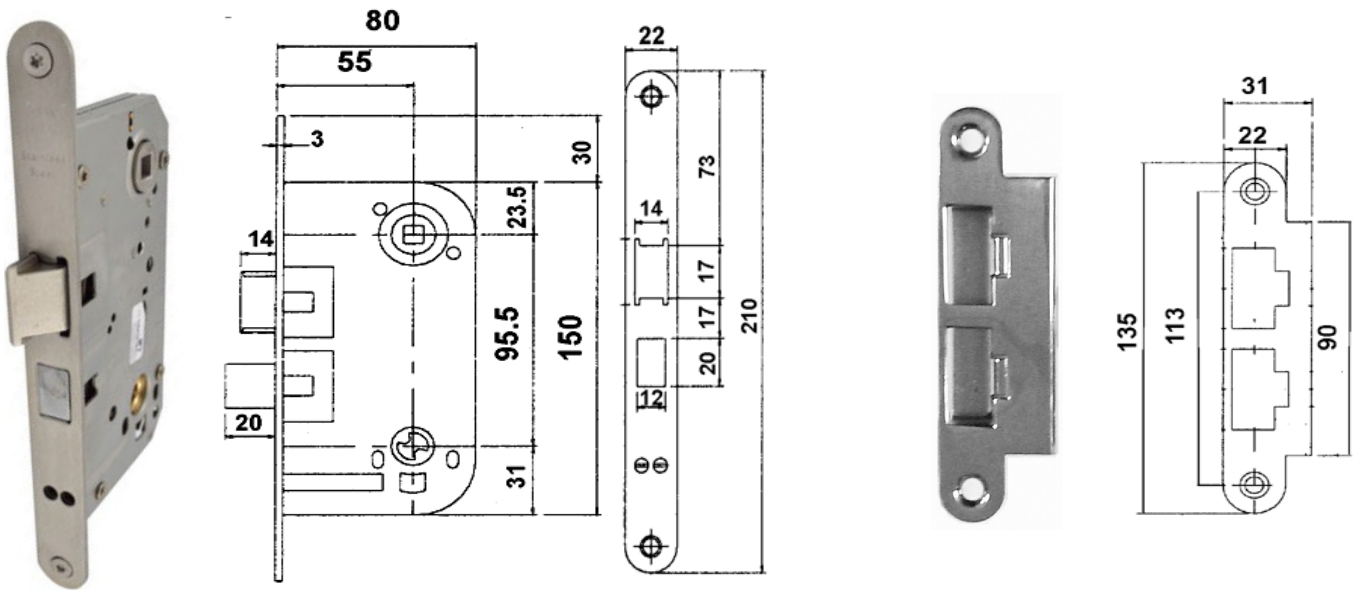

PARTS FOR BULWARK DOOR for Merritt Boat Works

Complete Set # 11.0072 made of Trioving Entry Heavy Duty lock # 11.3122 & Strike plate # 11.3141

Single Lever #12.5SF 4" long x 1 inch strand off; either horizontal or vertical mounted;
With Rose #12.110F and Thumb-turn #12.329; 2x special spindles for one side use only.
Finish: Mirror polished stainless steel