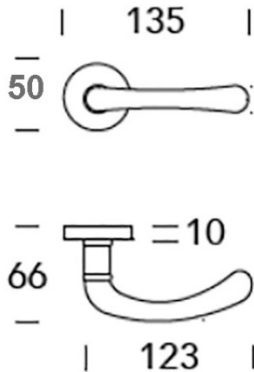

SHIPS LEVER: 15.0066 "MONIA 037"

Choose Our Marine
Locks on line:

40 and 50 mm backset
Door thickness: 1 inch

55 mm backset
Doorthickness: 1 ½ inch

65 mm backset
Doorthickness: 1 ½ inch

Please check our website at izerwaren.com for details on lock dimensions.
Let us tell you about the lock functions and finishes that are available to you.