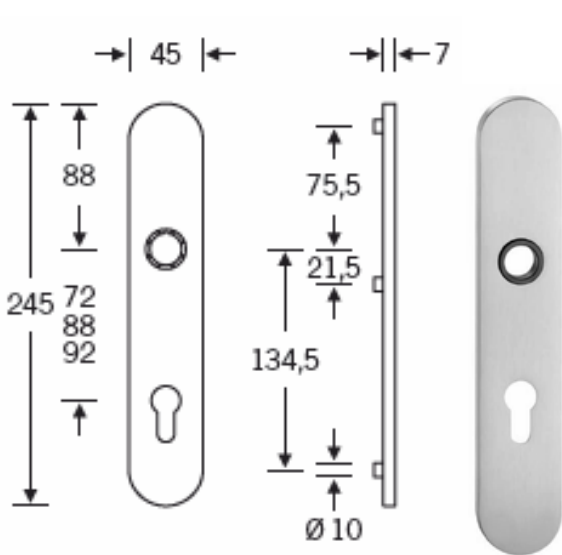

Escutcheon shown with GSV/S&B entry Lock

GSV / S&B entry lock Set: #14.3127ZE

Escutcheon shown with Trioiving/Vingcard entry Lock

Trioiving/Vingcard Entry Lock Set: #11.SEFT.011 (polished)

Escutcheon #12.222

Interior grade lock set #11.BRET02

Escutcheon #12.1410

Lever #12.527.308