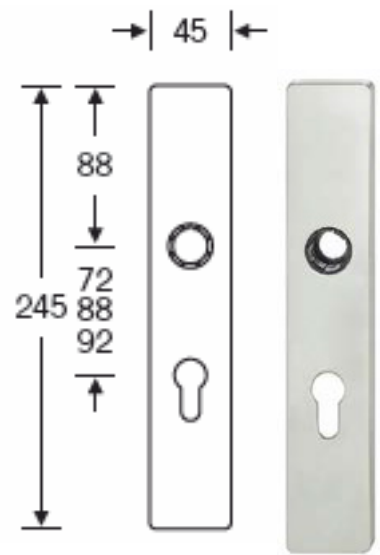

Escutcheon shown with GSV/S&B entry Lock

GSV / S&B entry lock Set: #14.3127ZE

Escutcheon shown with Trioiving/Vingcard entry Lock

Trioiving/Vingcard Entry Lock Set: #11.SEFT.011 (polished)

Escutcheon #12.222

Interior grade lock set #11.BRET02

Escutcheon #12.1410

Lever #12.527.308