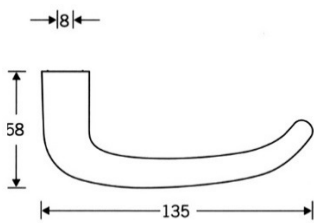

Lever #12.527.308